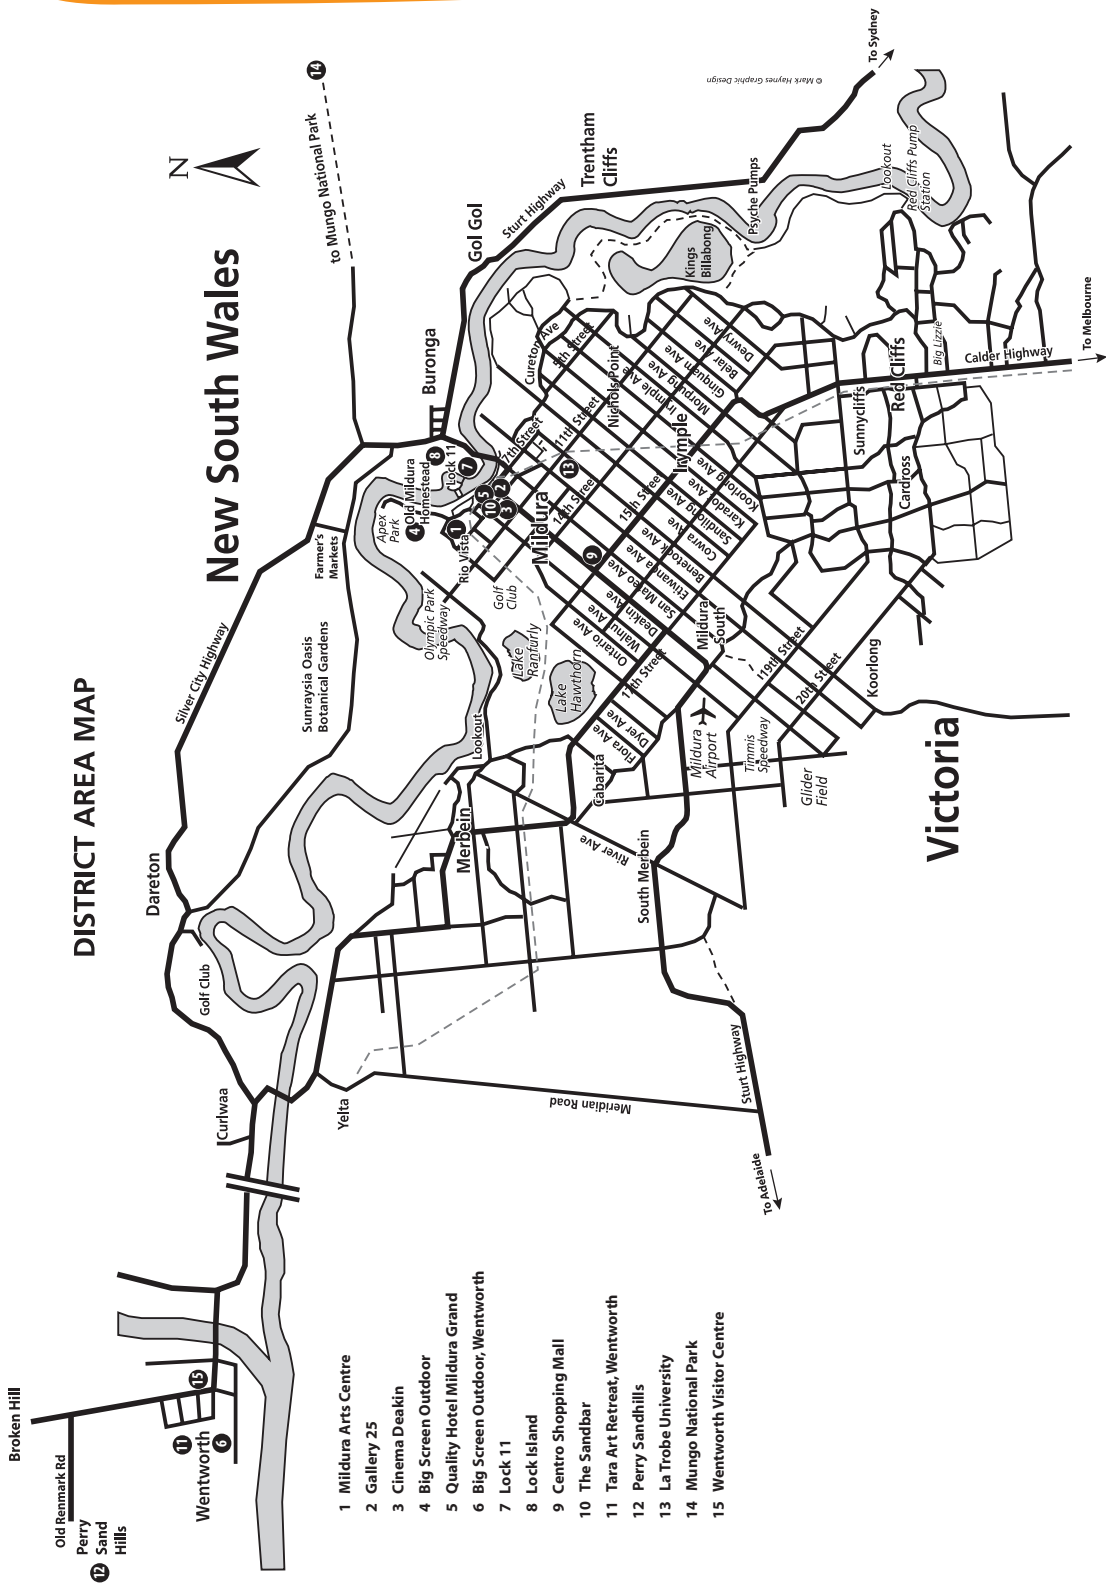

district map

DISTRICT AREA MAP

New South Wales

Victoria

- 1 Mildura Arts Centre
- 2 Gallery 25
- 3 Cinema Deakin
- 4 Big Screen Outdoor
- 5 Quality Hotel Mildura Grand
- 6 Big Screen Outdoor, Wentworth
- 7 Lock 11
- 8 Lock Island
- 9 Centro Shopping Mall
- 10 The Sandbar
- 11 Tara Art Retreat, Wentworth
- 12 Perry Sandhills
- 13 La Trobe University
- 14 Mungo National Park
- 15 Wentworth Visitor Centre