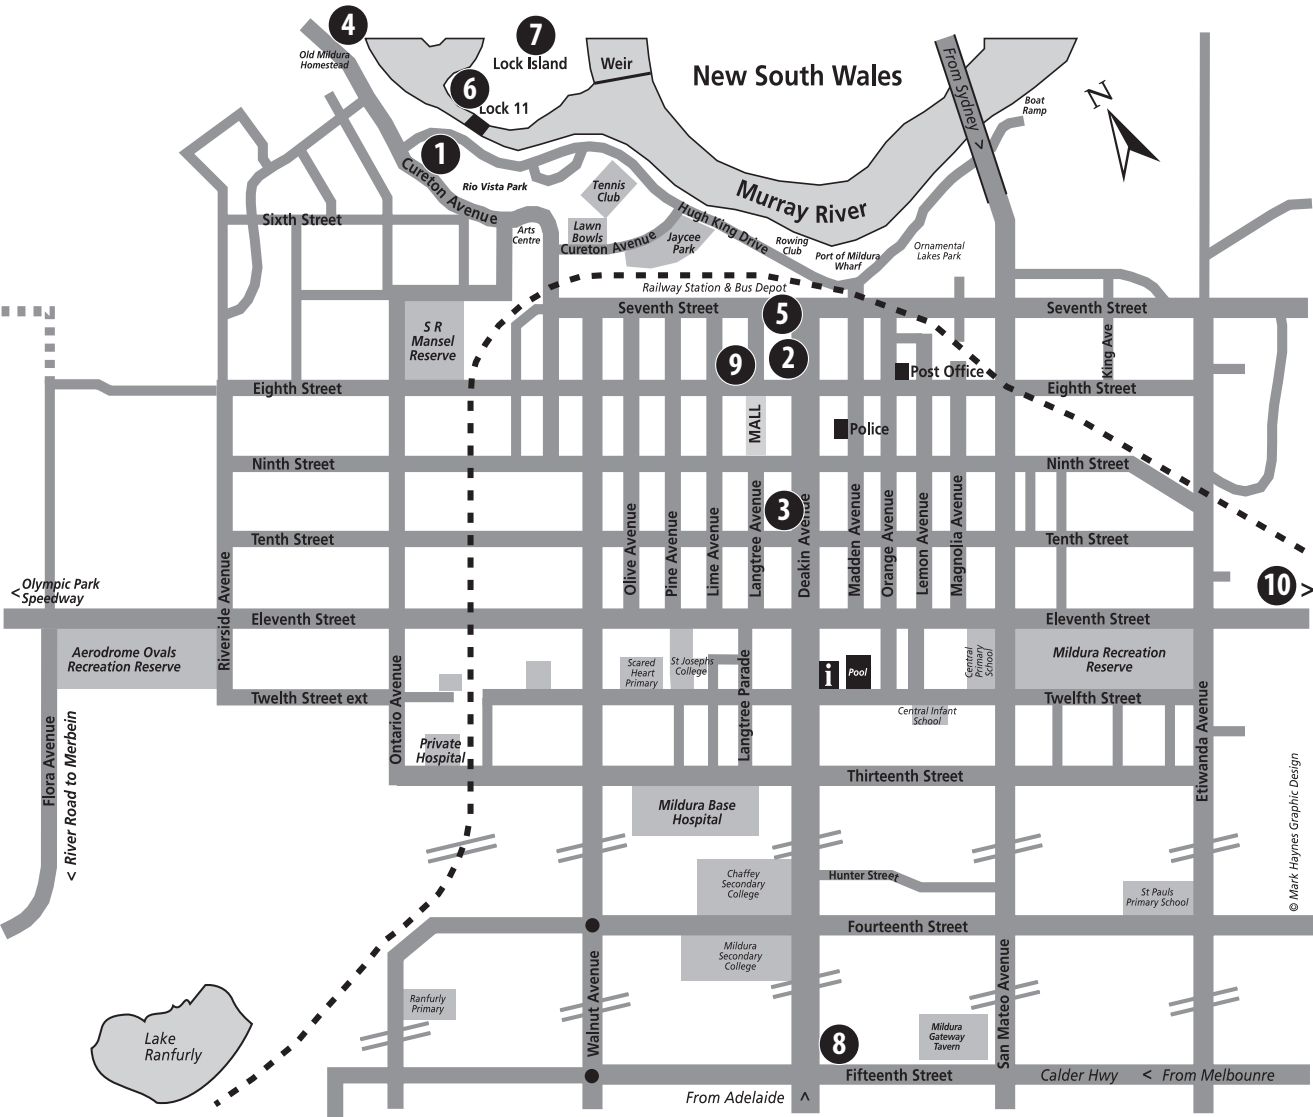

mildura map

MILDURA TOWN MAP

- | | |
|-------------------------------|------------------------|
| 1 Mildura Arts Centre | 6 Lock 11 |
| 2 Gallery 25 | 7 Lock Island |
| 3 Cinema Deakin | 8 Centro Shopping Mall |
| 4 Big Screen Outdoor | 9 The Sandbar |
| 5 Quality Hotel Mildura Grand | 10 La Trobe University |